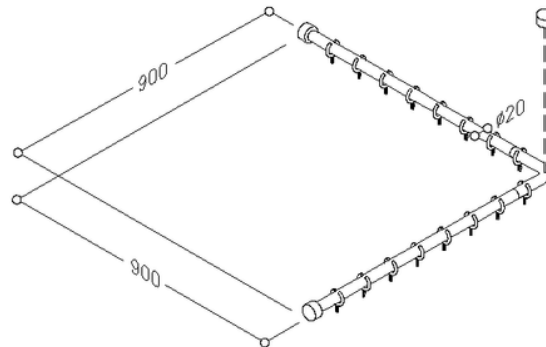

NORMBAU GmbH
Schwarzwaldstraße 15
77871 Renchen/Germany
Telefon +49(0)7843 / 704 - 0
Telefax +49(0)7843 / 704 - 43
www.normbau.de · normbau@allegion.com